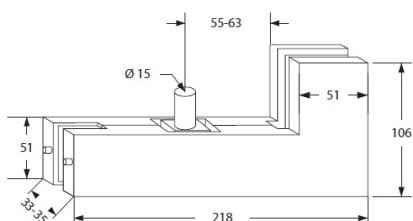

PRODUCT SHEET

Description:

Overpanel Corner Fitt."Zip"(PF40)51x218x35x106mm, SS304-PSS Cover, Alu Body, 10-12mm Glas Thickness, C.E:55-63mm, \varnothing 15mm, Drum Spindle

Item number:

17.87.226-0

Units	Box	Carton	HS Code	Barcode
Pcs.	1	20	8302415000	
				5704866075237