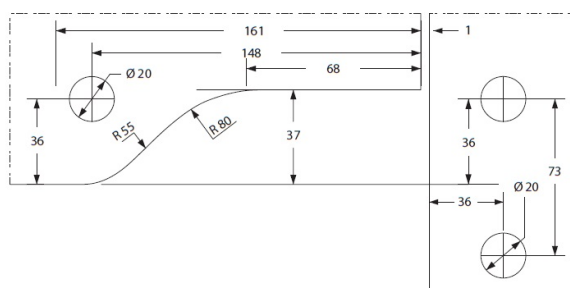

PRODUCT SHEET

Description:

Overpanel Corner Fitt."Zip"(PF40)51x218x35x106mm, SS304-PSS Cover, Alu Body, 10-12mm Glas Thickness, C.E:55-63mm, \varnothing 15mm, Drum Spindle

Item number:

17.87.226-0

Units	Box	Carton	HS Code	Barcode
Pcs.	1	20	8302415000	
				5704866075237