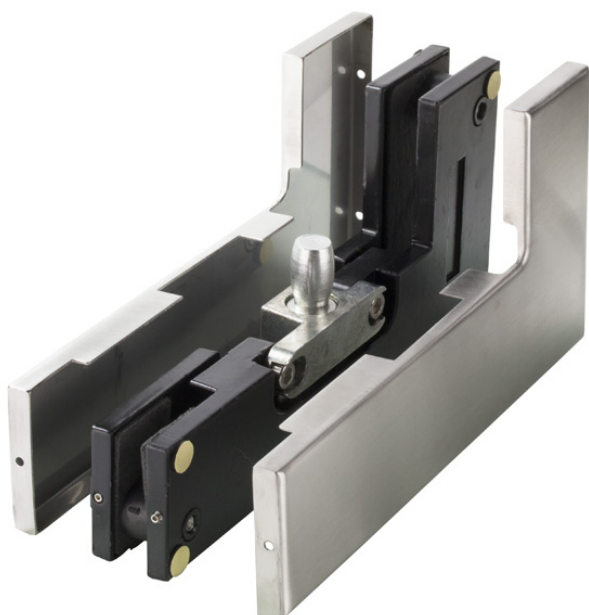

PRODUCT SHEET

Description:

Overpanel Corner Fitt."Zip"(PF40)51x218x35x106mm, SS304-PSS Cover, Alu Body, 10-12mm Glas Thickness, C.E:55-63mm, \varnothing 15mm, Drum Spindle

Item number:

17.87.226-0

Units	Box	Carton	HS Code	Barcode
Pcs.	1	20	8302415000	
				5704866075237